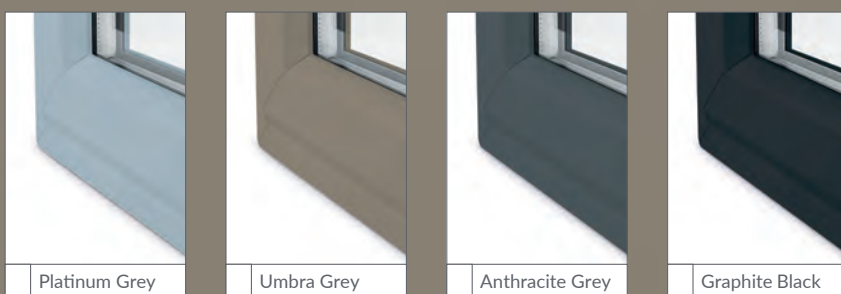

... also available in the Spectral ultramatt finish colours

Spectral offers an ultra smooth, velvet like, anti finger print surface that is extremely durable, easy to clean and highly resistant to scratches. Please note Spectral is only available on our bevelled profile.