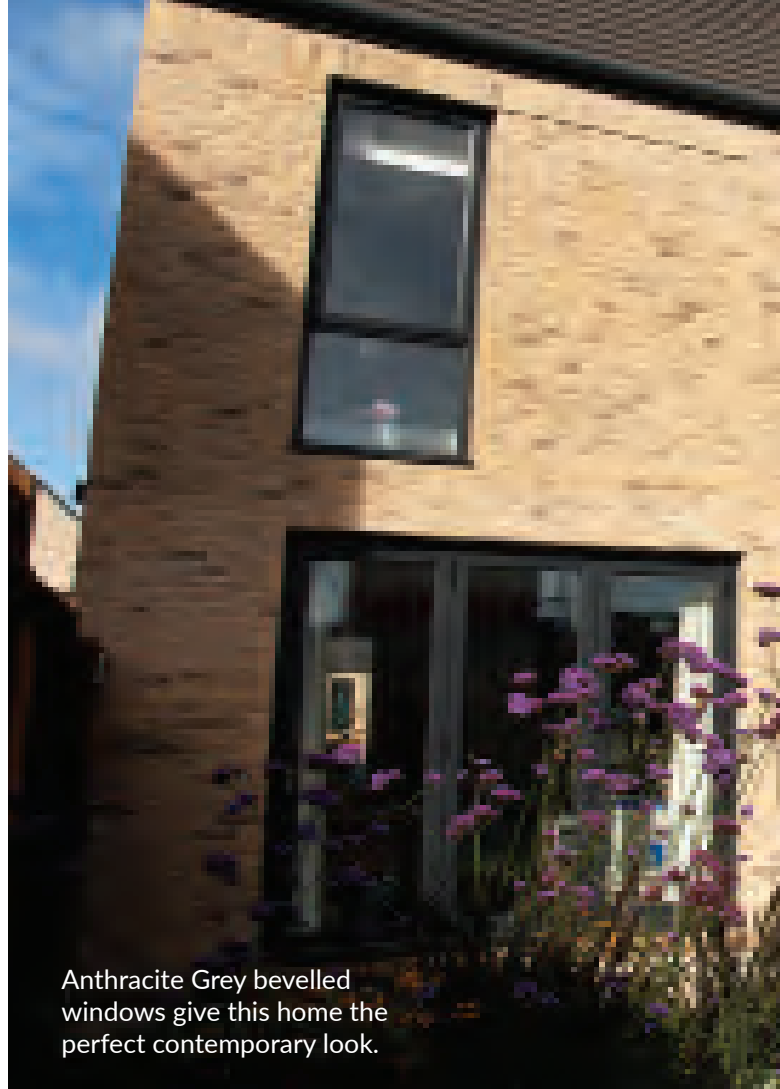

Anthracite Grey bevelled windows give this home the perfect contemporary look.