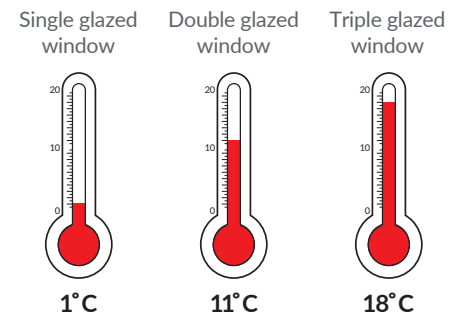

INTERNAL GLASS SURFACE TEMPERATURES GUIDE